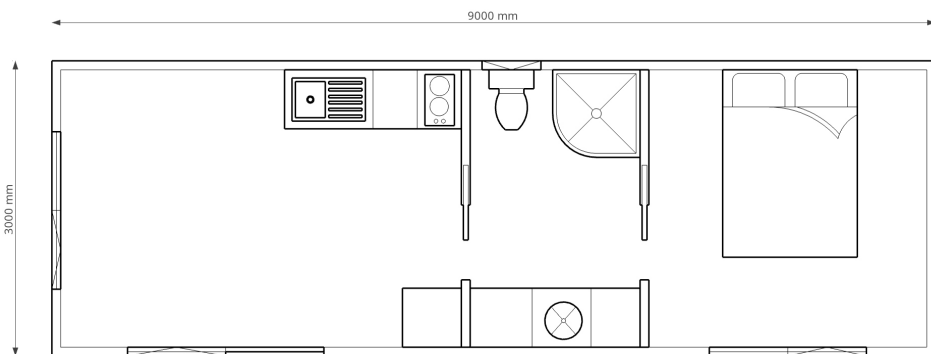

Tiny Home

27m² x1 x1 x1

KATI
KABINS

From \$84,490*

Tiny Home | Exterior Size: 9 x 3m / 27m²

Experience minimalist living without compromising comfort. Our Tiny Home features a compact kitchen and living area with a separate bathroom and separate bedroom, providing all the essentials in a space-saving design. Our thoughtfully designed Tiny Home comes equipped with tiled splashbacks, a Rinnai hot water califont, a gas hob, and certificates for all plumbing and electrical work. You can customise the Tiny Home with a range of optional extras to make this cabin your own. Contact us on 021 884 866 for more information or to arrange to see our latest show cabin.

✓ Built to NZ Code of Compliance

✓ Includes certificates for plumbing & electrical

✓ Fully insulated & double-glazed

*OPTIONAL EXTRAS

- + Deck & stairs
- + Verandah
- + Extra cabinetry
- + Dishwasher
- + 1200 x 900 shower
- + Heated towel rail
- + Wardrobe
- + Panel heaters
- + Additional joinery
- + Custom cladding options